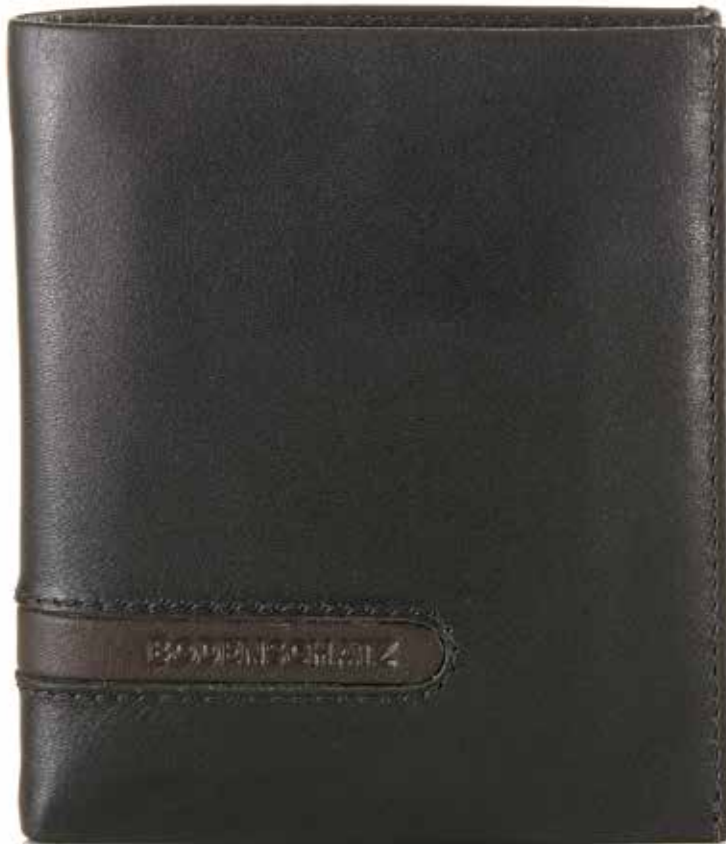

8-287 CA
Börse | Wallet
12,5 x 2 x 10 cm

Münzfach, 2 Scheinfächer,
16 Kartenfächer, Netzgitterfach,
5 Steckfächer, Reißverschlussfach

coin compartment, 2 note compartments,
16 card slots, mesh compartment,
5 all-purpose compartments,
zip compartment