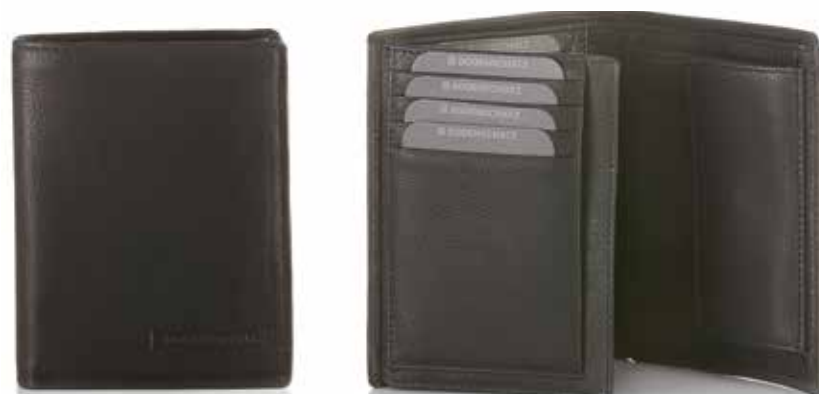

8-017 TE
Börse | Wallet
9,5 x 2 x 12,5 cm

Münzfach, 2 Scheinfächer,
8 Kartenfächer, Netzgitterfach,
4 Stecfächer

coin compartment,
2 note compartments,
8 card slots, mesh compartment
4 all-purpose compartments