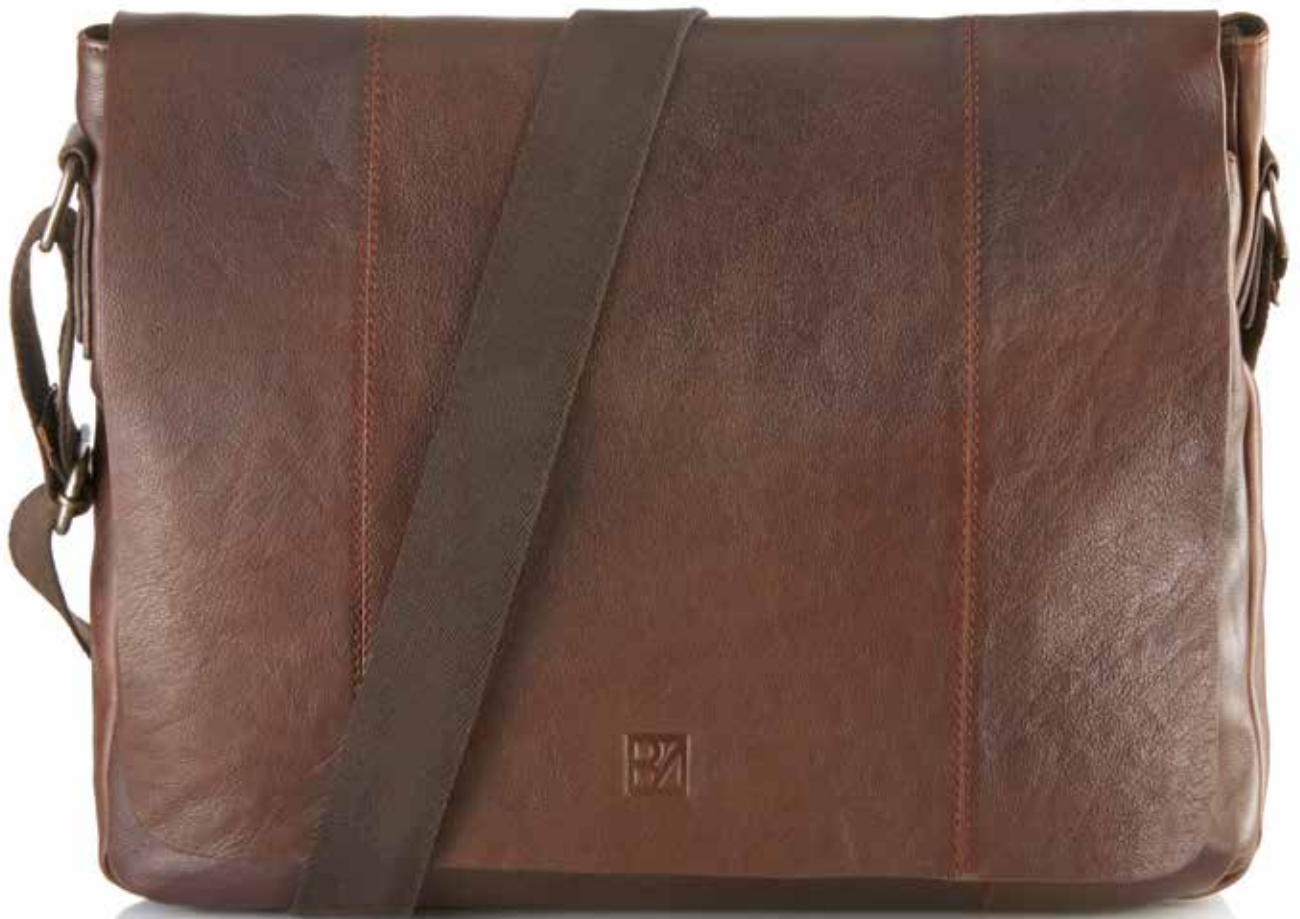

8-919 CR

Umhängetasche A4 | Messenger Bag A4
38 x 7 x 32 cm

Schulterriemen stufenlos verstellbar, Drop 70cm, Außen vorn 1 RV-Fach
Außen hinten 1 RV-Fach, RV-Hauptfach innen: RV-Seitenfach, Handyfach, Steckfach

Shoulder strap infinitely adjustable, 70 cm drop, Exterior front: 1 zip compartment
Exterior back: 1 zip compartment

Interior: Zippered main compartment with backwall zip compartment, mobile telephone pocket, all-purpose pocket