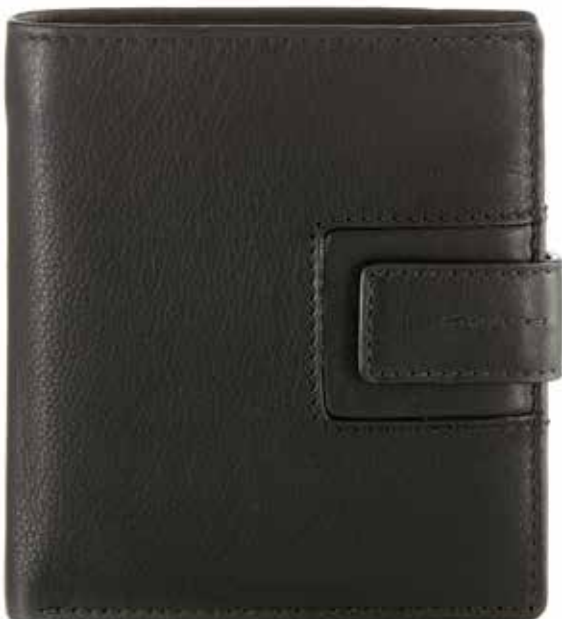

PRIMO

BODENSCHATZ

Hochwertiges Vollrindleder

Premium full cowhide

8-209 PM

Wallet | Geldbörse
10,5 x 2 x 12 cm

Münzfach, 2 Scheinfächer,
18 Kartenfächer, Steckfach

coin compartment,
2 note compartments,
18 card slots,
all purpose compartment